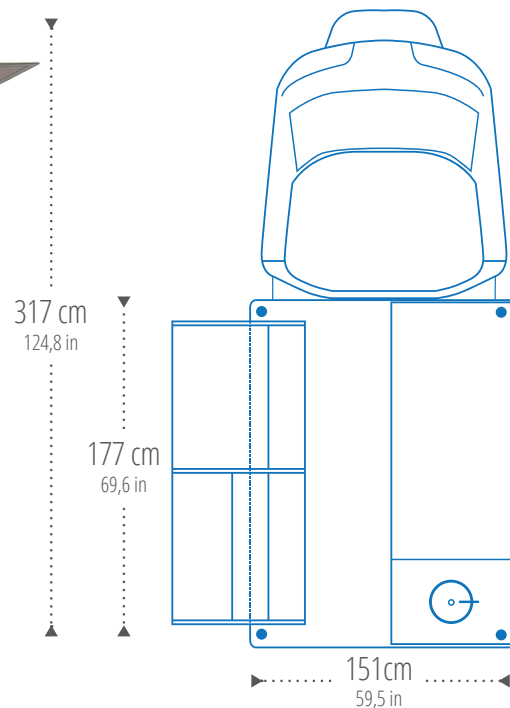

CODE 1378

Caffe Inside

MEASURES/MISURE

FIG. 1

FIG. 2

TECHNICAL SPECIFICATIONS

EMPTY WEIGHT KG

-

-

LOAD CAPACITY

-

-

OPERATING COLD ROOM TEMPERATURE

-5°/+15°C, 23°/+59°F

-5°/+15°C

OPERATING AMBIENT TEMPERATURE